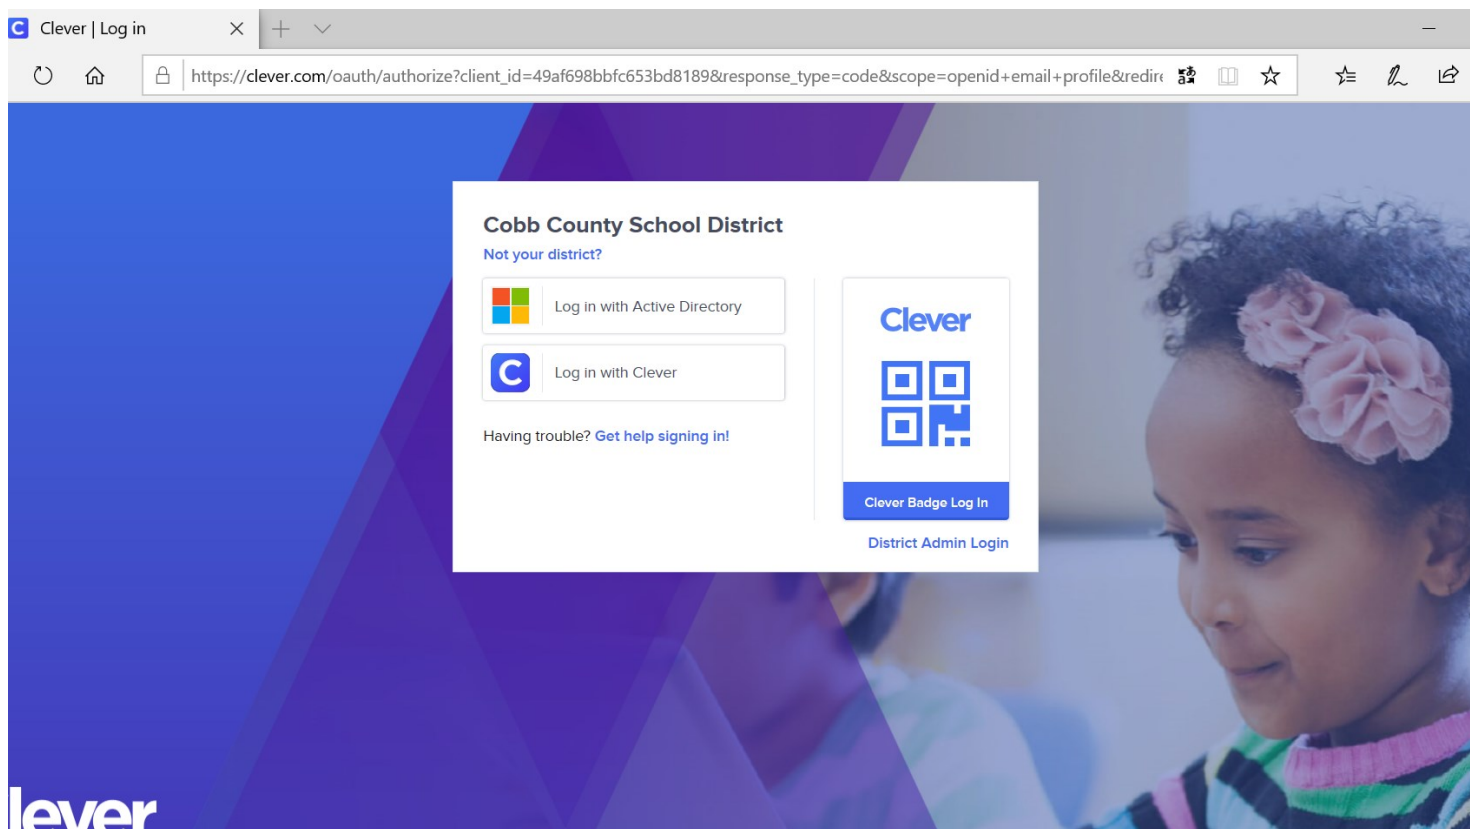

GO to : www.soraapp.com

Click Find my School

Choose Cobb County School District

Click Sign in using Cobb County School District

Login with Active Directory using your Office365 credentials:

Username: *FirstName.LastName*

Password: *Computer Password*

You are logged in!

Search or Browse books by clicking Explore.

Don't forget to connect to the Cobb County Public Library.

The screenshot shows the Sora app interface in a web browser. The browser address bar displays <https://soraapp.com/library/cobbcountyga>. The main content area features a grid of book covers, including titles like "The Night Diary", "Journey to Little Charlie", "Zombie Makers", "Yaffa and Fatima", "To the Moon!", "The World Cup", "World's Finest Athletes", "The Turnaround", "The Park", "Negro Leagues", and "Late Bus". A sidebar on the right shows the user profile "Ms. C" and a list of libraries. A black arrow points from the text "Don't forget to connect to the Cobb County Public Library." to the "Cobb County Public Library System" entry in the sidebar. The bottom navigation bar includes icons for Home, Explore, Shelf, and Me.