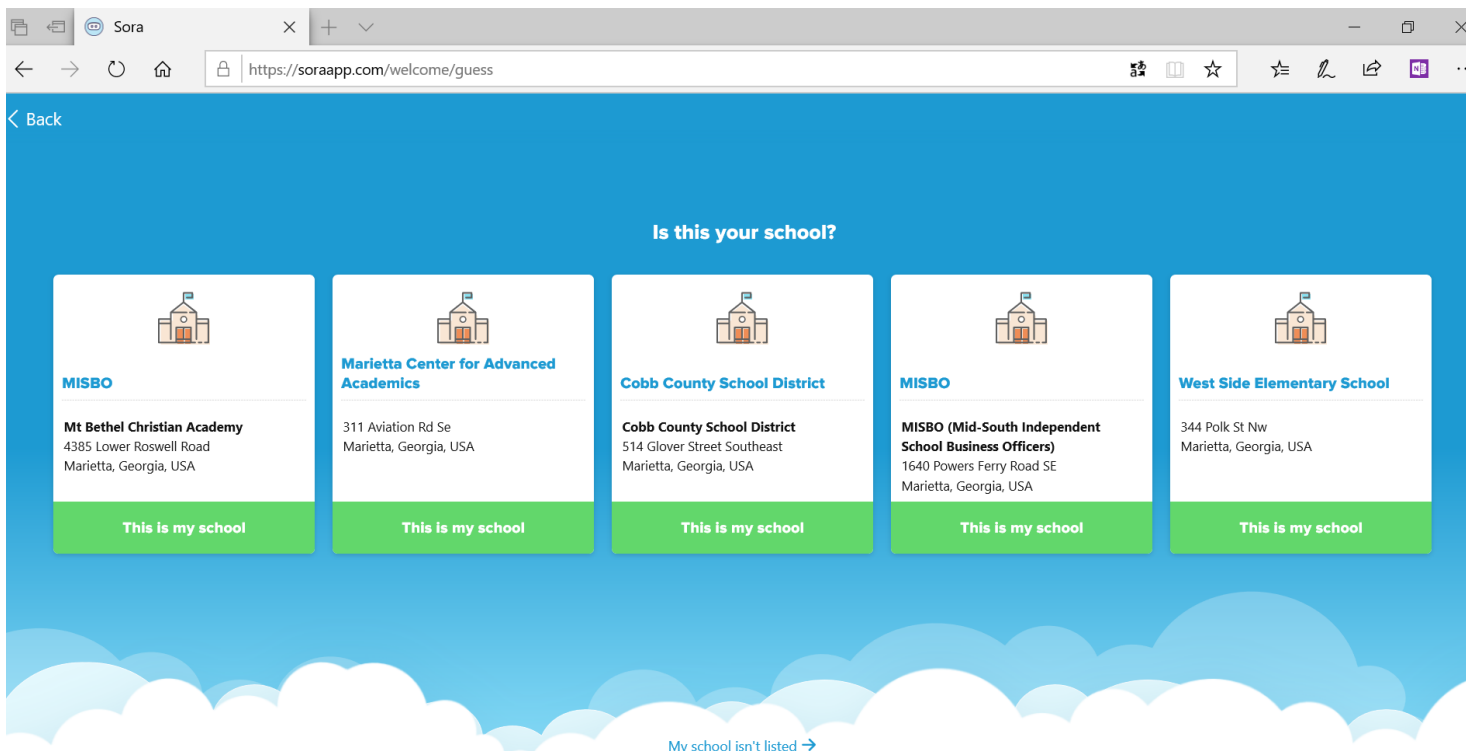

GO to : www.soraapp.com

Click Find my School

Choose Cobb County School District

Click Sign in using Cobb County School District

Login with Active Directory using your Office365 credentials:

Username: *FirstName.LastName*

Password: *Computer Password*

You are logged in!

Search or Browse books by clicking Explore.

Don't forget to connect to the Cobb County Public Library.

The screenshot shows the Sora app interface in a web browser. The browser address bar displays <https://soraapp.com/library/cobbcountyga>. The main content area features a grid of book covers, including titles like "The Night Diary", "Journey to Little Charlie", "Zombie Makers", "Yaffa and Fatima", "To the Moon!", "The World Cup", "World's Finest Athletes", "The Turnaround", "The Park", "Negro Leagues", and "Late Bus". A sidebar on the right shows the user profile "Ms. C" and a list of libraries. A black arrow points from the text "Don't forget to connect to the Cobb County Public Library." to the "Cobb County Public Library System" entry in the sidebar. The bottom navigation bar includes icons for Home, Explore, Shelf, and Me.